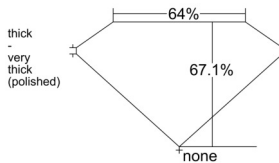

GIA®

FACSIMILE

GIA REPORT 6532841446

Verify this report at GIA.edu

GIA NATURAL DIAMOND DOSSIER®

October 30, 2025
GIA Report Number 6532841446
Shape and Cutting Style ..... Emerald Cut
Measurements ..... 6.37 x 4.53 x 3.04 mm

GRADING RESULTS

Carat Weight ..... 0.90 carat
Color Grade I
Clarity Grade VVS1

ADDITIONAL GRADING INFORMATION

Polish ..... Excellent
Symmetry ..... Very Good
Fluorescence ..... Faint
Clarity Characteristics ..... Pinpoint
Inscription(s): GIA 6532841446

PROPORTIONS

Profile not to actual proportions

GRADING SCALES

GIA COLOR SCALE		GIA CLARITY SCALE			
COLORLESS	D	VERY VERY SLIGHTLY INCLUDED	FLAWLESS		
	E		INTERNALLY FLAWLESS		
	F	VERY SLIGHTLY INCLUDED	VVS₁		
	G		VVS₂		
	H		VS₁		
	NEAR COLORLESS	I	SLIGHTLY INCLUDED	VS₂	
		J		SI₁	
		FAINT	K	INCLUDED	SI₂
			L		I₁
			M		I₂
VERT LIGHT	N	INCLUDED	I₃		
	O				
	P				
	Q				
	R				
LIGHT	S				
	T				
	U				
	V				
	W				
	Z